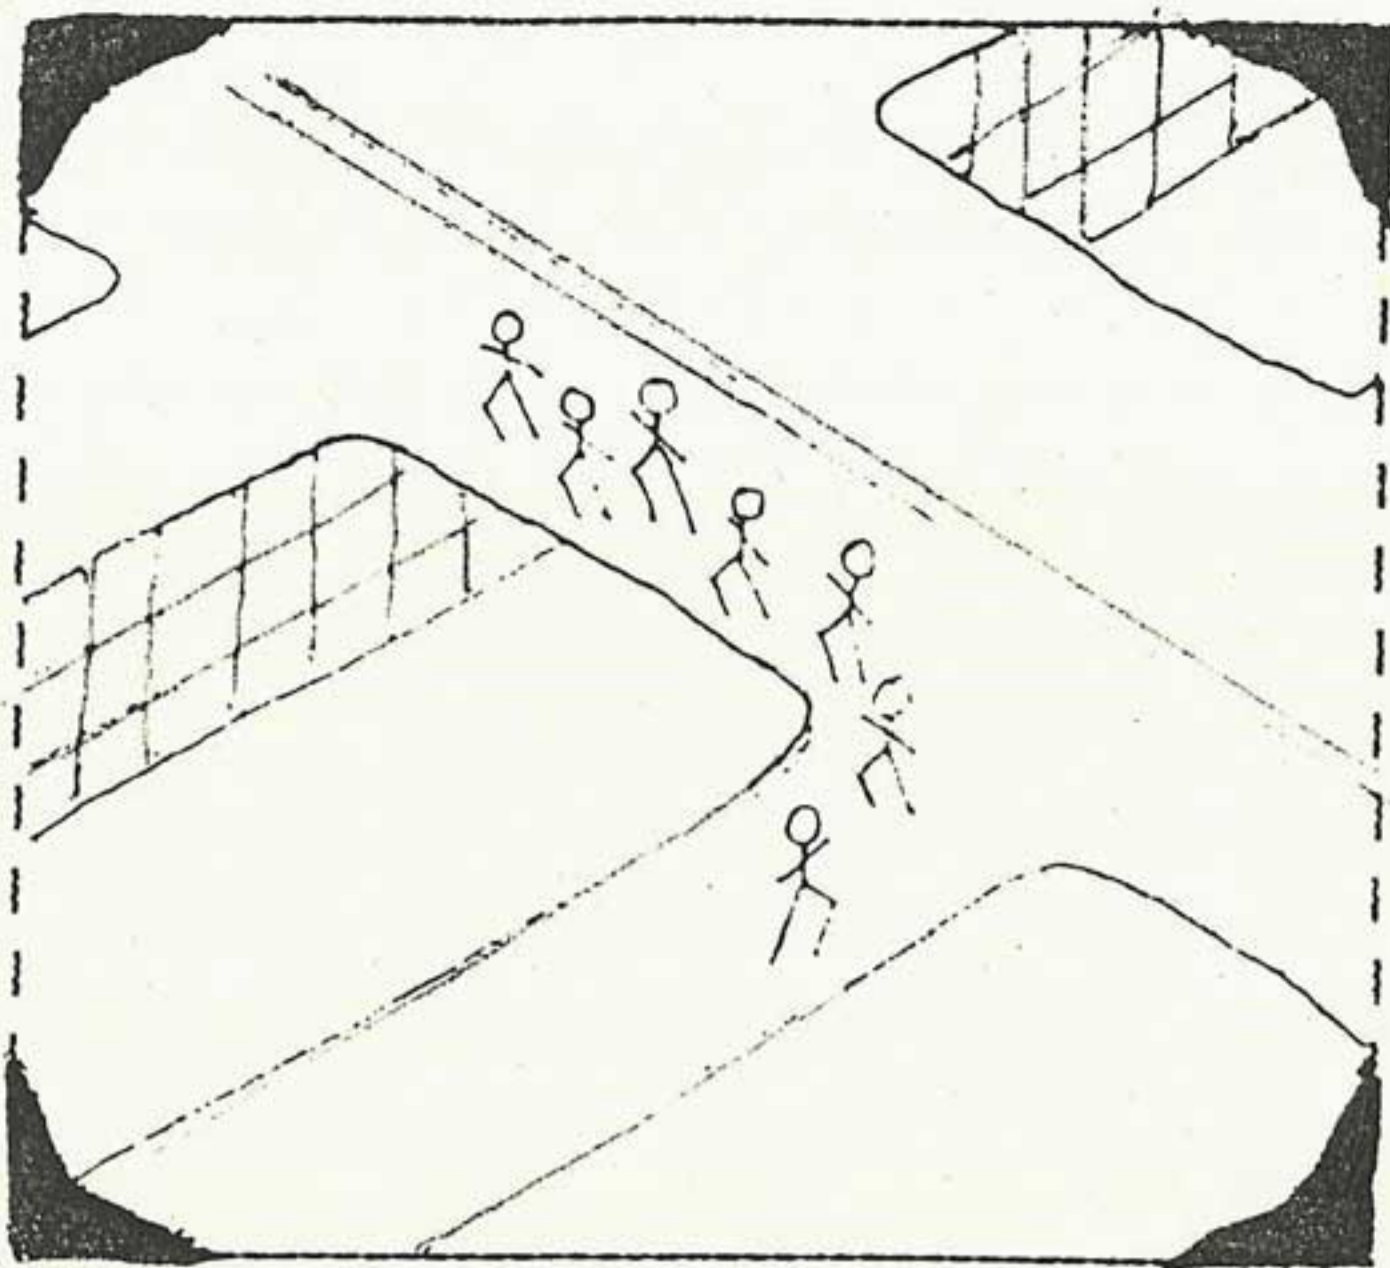

PHOTO ALBUM
OF THE FIRST EVER

PELVIC CONGESTION HHH RUN
MEMORIAL PARK TENNIS CENTER
HOUSTON, TEXAS

NOVEMBER 28, 1988

HARE- JOHN GAMMILL

Group photo of PACK & HARE before run:
 1st Row- Wayne Lauritzen, Ivan Butterfield,
 Eric Matheson, Mike Anderson, unidentified,
 John Griswold, & Marshall Moon.
 2nd Row- Earl Meazell, Ray Kiser, John Holmes,
 Skip Potterfield, & Mike Mullally.
 3rd Row- Steve Gardner, Bill Huber, Gary Hales,
 Jake DeBoe, Robert Hamlin, Charles Howland, &
 John Gammill.
 And Paco in front.

HARE, John Gammill, giving instructions
 before the run.

LIVE HARE, John Gammill, setting off to lay
 the TRAIL.

PACK setting off to catch LIVE HARE.

PACK stumbling around lost, looking for the
 TRAIL.

Eric leaping ditch, no problem.

PACK crossing I-10 on Wescott.

PACK stumbling around lost, looking for the TRAIL.

PACK swarming through neighborhood.

Skip scraping R.R. track with his nose.

PACK stumbling around lost, looking for the TRAIL.

Eric running at high speed on R.R. tracks, no problem.

PACK crossing I-10 on R.R. tracks.

PACK stumbling around lost, looking for the TRAIL.

Eric tripping on smooth paved street and breaking his leg.

Eric screaming after breaking his leg.